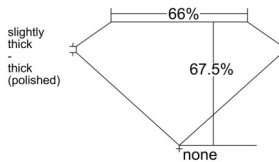

GIA®

FACSIMILE

GIA REPORT 7551083993

Verify this report at GIA.edu

GIA NATURAL DIAMOND DOSSIER®

April 22, 2026
GIA Report Number 7551083993
Shape and Cutting Style ..... **Cut-Cornered Rectangular Modified Brilliant**
Measurements ..... 5.70 x 3.91 x 2.64 mm

GRADING RESULTS

Carat Weight ..... 0.50 carat
Color Grade ..... G
Clarity Grade S11

ADDITIONAL GRADING INFORMATION

Polish ..... Excellent
Symmetry ..... Very Good
Fluorescence ..... None
Clarity Characteristics ..... Cloud
Inscription(s): GIA 7551083993

PROPORTIONS

Profile not to actual proportions

GRADING SCALES

GIA COLOR SCALE		GIA CLARITY SCALE			
COLORLESS	D	VERY VERY SLIGHTLY INCLUDED	FLAWLESS		
	E		INTERNALLY FLAWLESS		
	F		VVS₁		
	NEAR COLORLESS	G	VERY SLIGHTLY INCLUDED	VVS₂	
		H		VS₁	
		FANT	I	SLIGHTLY INCLUDED	VS₂
			J		S1₁
	LIGHT	K	INCLUDED	S1₂	
		L		I₁	
		M		I₂	
N		I₃			
O					
P					
Q					
R