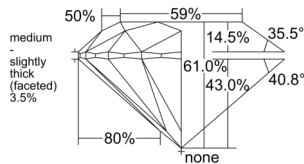

GIA®

FACSIMILE

GIA REPORT 7551075739

Verify this report at GIA.edu

GIA NATURAL DIAMOND DOSSIER®

April 21, 2026
GIA Report Number 7551075739
Shape and Cutting Style ..... Round Brilliant
Measurements ..... 5.10 - 5.15 x 3.13 mm

GRADING RESULTS

Carat Weight ..... 0.51 carat
Color Grade I
Clarity Grade VVS1
Cut Grade ..... Excellent

ADDITIONAL GRADING INFORMATION

Polish ..... Excellent
Symmetry ..... Excellent
Fluorescence ..... Medium Blue
Clarity Characteristics ..... Pinpoint
Inscription(s): GIA 7551075739

PROPORTIONS

Profile to actual proportions

GRADING SCALES

GIA COLOR SCALE

COLORLESS	D
	E
	F
	G
	H
	I
	J
NEAR COLORLESS	K
	L
FAIN	M
	N
	O
	P
VERY LIGHT	Q
	R
	S
	T
	U
	V
	W
	X
	Y
LIGHT	Z

GIA CLARITY SCALE

FLAWLESS	INTERNAL FLAWLESS	
		FLAWLESS
VERY VERY SLIGHTLY INCLUDED	VVS₁	
	VVS₂	
VERY SLIGHTLY INCLUDED	VS₁	
	VS₂	
SLIGHTLY INCLUDED	SI₁	
	SI₂	
INCLUDED	I₁	
	I₂	
	I₃	

GIA CUT SCALE

EXCELLENT
VERY GOOD
GOOD
FAIR
POOR