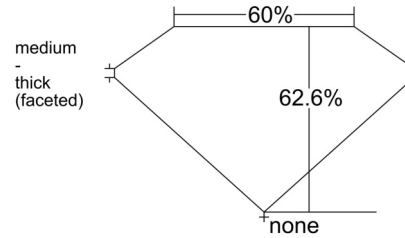

GIA NATURAL DIAMOND GRADING REPORT

April 15, 2026
GIA Report Number 7551041384
Shape and Cutting Style ..... Oval Brilliant
Measurements ..... 9.87 x 7.06 x 4.42 mm

GRADING RESULTS

Carat Weight ..... 2.02 carat
Color Grade ..... D
Clarity Grade VVS1

ADDITIONAL GRADING INFORMATION

Polish ..... Excellent
Symmetry ..... Excellent
Fluorescence ..... Faint
Inscription(s): GIA 7551041384

PROPORTIONS

Profile not to actual proportions