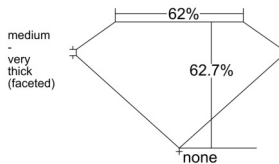

GIA®

FACSIMILE

GIA REPORT 7551037212

Verify this report at GIA.edu

GIA NATURAL DIAMOND DOSSIER®

April 16, 2026
GIA Report Number 7551037212
Shape and Cutting Style ..... Pear Brilliant
Measurements ..... 7.51 x 4.69 x 2.94 mm

GRADING RESULTS

Carat Weight ..... 0.64 carat
Color Grade ..... G
Clarity Grade VS1

ADDITIONAL GRADING INFORMATION

Polish ..... Excellent
Symmetry ..... Excellent
Fluorescence ..... None
Clarity Characteristics ..... Crystal, Pinpoint
Inscription(s): GIA 7551037212

PROPORTIONS

Profile not to actual proportions

GRADING SCALES

GIA COLOR SCALE		GIA CLARITY SCALE	
COLORLESS	D	VERY VERY SLIGHTLY INCLUDED	FLAWLESS
	E		INTERNALLY FLAWLESS
	F		VVS₁
	G		VVS₂
	H		VS₁
	I		VS₂
	J		SI₁
	K		SI₂
	L		I₁
	M		I₂
NEAR COLORLESS	N	SLIGHTLY INCLUDED	I₃
	O		
	P		
	Q		
FAINT	R		
	S		
	T		
	U		
VERY LIGHT	V		
	W		
	X		
	Y		
LIGHT	Z