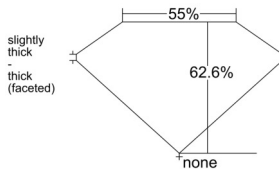

GIA®

FACSIMILE

GIA REPORT 7551034781

Verify this report at GIA.edu

GIA NATURAL DIAMOND DOSSIER®

April 14, 2026
GIA Report Number 7551034781
Shape and Cutting Style ..... Pear Brilliant
Measurements ..... 7.61 x 4.84 x 3.03 mm

GRADING RESULTS

Carat Weight ..... 0.70 carat
Color Grade ..... G
Clarity Grade VS1

ADDITIONAL GRADING INFORMATION

Polish ..... Excellent
Symmetry ..... Excellent
Fluorescence ..... None
Clarity Characteristics ..... Crystal
Inscription(s): GIA 7551034781

PROPORTIONS

Profile not to actual proportions

GRADING SCALES

GIA COLOR SCALE		GIA CLARITY SCALE		
COLORLESS	D	VERY VERY SLIGHTLY INCLUDED	FLAWLESS	
	E		INTERNALLY FLAWLESS	
	F	VERY SLIGHTLY INCLUDED	VVS₁	
	G		VVS₂	
	H		VS₁	
	NEAR COLORLESS	I	SLIGHTLY INCLUDED	VS₂
		J		SI₁
		K	INCLUDED	SI₂
		L		I₁
		M		I₂
FAINT		N	INCLUDED	I₃
		O		
		P		
	Q			
	VERY LIGHT	R		
		S		
		T		
LIGHT		U		
		V		
		W		
	X			
Y				
Z