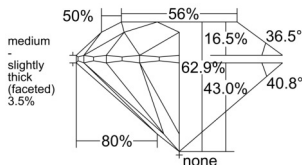

GIA®

FACSIMILE

GIA NATURAL DIAMOND DOSSIER®

April 17, 2026
GIA Report Number 7551011140
Shape and Cutting Style ..... Round Brilliant
Measurements ..... 4.84 - 4.87 x 3.05 mm

GRADING RESULTS

Carat Weight ..... 0.44 carat
Color Grade ..... E
Clarity Grade S11
Cut Grade ..... Excellent

ADDITIONAL GRADING INFORMATION

Polish ..... Excellent
Symmetry ..... Excellent
Fluorescence ..... None
Clarity Characteristics ..... Cloud
Inscription(s): GIA 7551011140

GIA REPORT 7551011140

Verify this report at GIA.edu

PROPORTIONS

Profile to actual proportions