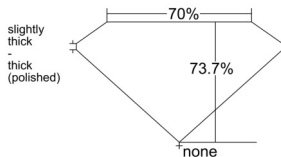

GIA®

FACSIMILE

GIA REPORT 7551000366

Verify this report at GIA.edu

GIA NATURAL DIAMOND DOSSIER®

April 09, 2026
GIA Report Number 7551000366
Shape and Cutting Style ..... Square Modified Brilliant
Measurements ..... 4.08 x 4.04 x 2.97 mm

GRADING RESULTS

Carat Weight ..... 0.42 carat
Color Grade ..... J
Clarity Grade VS1

ADDITIONAL GRADING INFORMATION

Polish ..... Excellent
Symmetry ..... Very Good
Fluorescence ..... None
Clarity Characteristics ..... Cloud
Inscription(s): GIA 7551000366

PROPORTIONS

Profile not to actual proportions

GRADING SCALES

GIA COLOR SCALE		GIA CLARITY SCALE			
COLORLESS	D	VERY VERY SLIGHTLY INCLUDED	FLAWLESS		
	E		INTERNALLY FLAWLESS		
	F		VS₁		
	NEAR COLORLESS	G	VERY SLIGHTLY INCLUDED	VS₂	
		H		VS₁	
		FAINT	I	SLIGHTLY INCLUDED	VS₂
			J		SI₁
	K		SI₂		
	LIGHT		L	INCLUDED	I₁
		M	I₂		
N		I₃			
O					
P					
Q					
R					
S