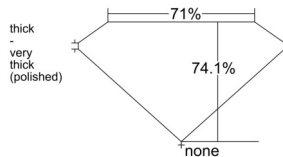

GIA®

FACSIMILE

GIA REPORT

7548997636

Verify this report at GIA.edu

GIA NATURAL DIAMOND DOSSIER®

April 09, 2026
GIA Report Number 7548997636
Shape and Cutting Style ..... Square Modified Brilliant
Measurements ..... 4.41 x 4.33 x 3.21 mm

GRADING RESULTS

Carat Weight ..... 0.56 carat
Color Grade ..... K
Clarity Grade VVS1

ADDITIONAL GRADING INFORMATION

Polish ..... Excellent
Symmetry ..... Very Good
Fluorescence ..... None
Clarity Characteristics ..... Pinpoint
Inscription(s): GIA 7548997636

PROPORTIONS

Profile not to actual proportions

GRADING SCALES

GIA COLOR SCALE		GIA CLARITY SCALE			
COLORLESS	D	VERY VERY SLIGHTLY INCLUDED	FLAWLESS		
	E		INTERNALLY FLAWLESS		
	F	VERY SLIGHTLY INCLUDED	VVS₁		
	G		VVS₂		
	H		VS₁		
	NEAR COLORLESS	I	SLIGHTLY INCLUDED	VS₂	
		J		SI₁	
		FAINT	K	INCLUDED	SI₂
			L		I₁
			M		I₂
VERT LIGHT	N	LIGHT	I₃		
	O				
	P				
	Q				
	R				
	S				
	T				
U					
V					
W					
X					
Y					
Z