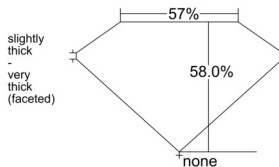

GIA®

FACSIMILE

GIA REPORT

7548996964

Verify this report at GIA.edu

GIA NATURAL DIAMOND DOSSIER®

April 09, 2026
GIA Report Number 7548996964
Shape and Cutting Style ..... Marquise Brilliant
Measurements ..... 8.69 x 4.14 x 2.40 mm

GRADING RESULTS

Carat Weight ..... 0.51 carat
Color Grade ..... D
Clarity Grade VS1

ADDITIONAL GRADING INFORMATION

Polish ..... Excellent
Symmetry ..... Very Good
Fluorescence ..... Medium Blue
Clarity Characteristics..... Crystal, Feather, Cloud, Pinpoint
Inscription(s): GIA 7548996964

PROPORTIONS

Profile not to actual proportions

GRADING SCALES

GIA COLOR SCALE		GIA CLARITY SCALE			
COLORLESS	D	VERY VERY SLIGHTLY INCLUDED	FLAWLESS		
	E		INTERNALLY FLAWLESS		
	F	VERY SLIGHTLY INCLUDED	VVS₁		
	G		VVS₂		
	H		VS₁		
	NEAR COLORLESS	I	SLIGHTLY INCLUDED	VS₂	
		J		SI₁	
		FAINT	K	INCLUDED	SI₂
			L		I₁
			M		I₂
VERT LIGHT	N	LIGHT	I₃		
	O				
	P				
	Q				
	R