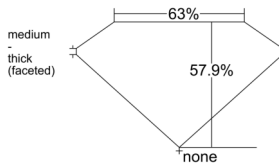

GIA®

FACSIMILE

GIA REPORT 7548995530

Verify this report at GIA.edu

GIA NATURAL DIAMOND DOSSIER®

April 09, 2026
GIA Report Number 7548995530
Shape and Cutting Style ..... Pear Brilliant
Measurements ..... 7.58 x 4.88 x 2.83 mm

GRADING RESULTS

Carat Weight ..... 0.61 carat
Color Grade ..... G
Clarity Grade SI1

ADDITIONAL GRADING INFORMATION

Polish ..... Very Good
Symmetry ..... Very Good
Fluorescence ..... None
Clarity Characteristics ..... Crystal, Feather
Inscription(s): GIA 7548995530

PROPORTIONS

Profile not to actual proportions

GRADING SCALES

GIA COLOR SCALE		GIA CLARITY SCALE			
COLORLESS	D	VERY VERY SLIGHTLY INCLUDED	FLAWLESS		
	E		INTERNALLY FLAWLESS		
	F	VERY SLIGHTLY INCLUDED	VVS₁		
	G		VVS₂		
	H		VS₁		
	NEAR COLORLESS	I	SLIGHTLY INCLUDED	VS₂	
		J		SI₁	
		FAINT	K	INCLUDED	SI₂
			L		I₁
			M		I₂
VERT LIGHT	N	LIGHT	I₃		
	O				
	P				
	Q				
	R				
	S				
	T