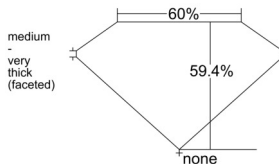

GIA®

FACSIMILE

GIA REPORT 7548992372

Verify this report at GIA.edu

GIA NATURAL DIAMOND DOSSIER®

April 10, 2026
GIA Report Number 7548992372
Shape and Cutting Style ..... Heart Brilliant
Measurements ..... 5.58 x 6.43 x 3.83 mm

GRADING RESULTS

Carat Weight ..... 0.80 carat
Color Grade ..... D
Clarity Grade VS2

ADDITIONAL GRADING INFORMATION

Polish ..... Excellent
Symmetry ..... Very Good
Fluorescence ..... Faint
Clarity Characteristics ..... Crystal
Inscription(s): GIA 7548992372

PROPORTIONS

Profile not to actual proportions

GRADING SCALES

GIA COLOR SCALE		GIA CLARITY SCALE			
COLORLESS	D	VERY VERY SLIGHTLY INCLUDED	FLAWLESS		
	E		INTERNALLY FLAWLESS		
	F	VERY SLIGHTLY INCLUDED	VVS₁		
	G		VVS₂		
	H		VS₁		
	NEAR COLORLESS	I	SLIGHTLY INCLUDED	VS₂	
		J		SI₁	
		FAINT	K	INCLUDED	SI₂
			L		I₁
			M		I₂
VERT LIGHT	N	LIGHT	I₃		
	O				
	P				
	Q				
	R