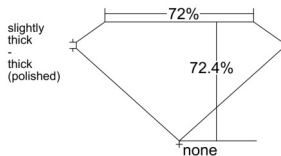

GIA®

FACSIMILE

GIA REPORT 7548992359

Verify this report at GIA.edu

GIA NATURAL DIAMOND DOSSIER®

April 10, 2026
GIA Report Number 7548992359
Shape and Cutting Style ..... Square Modified Brilliant
Measurements ..... 5.34 x 5.28 x 3.83 mm

GRADING RESULTS

Carat Weight ..... 0.94 carat
Color Grade ..... J
Clarity Grade VVS1

ADDITIONAL GRADING INFORMATION

Polish ..... Excellent
Symmetry ..... Very Good
Fluorescence ..... Faint
Clarity Characteristics ..... Pinpoint
Inscription(s): GIA 7548992359

PROPORTIONS

Profile not to actual proportions

GRADING SCALES

GIA COLOR SCALE		GIA CLARITY SCALE			
COLORLESS	D	VERY VERY SLIGHTLY INCLUDED	FLAWLESS		
	E		INTERNALLY FLAWLESS		
	F	VERY SLIGHTLY INCLUDED	VVS₁		
	G		VVS₂		
	H		VS₁		
	NEAR COLORLESS	I	SLIGHTLY INCLUDED	VS₂	
		J		SI₁	
		FAINT	K	INCLUDED	SI₂
			L		I₁
			M		I₂
N			I₃		
VERT LIGHT	O	LIGHT			
	P				
	Q				
	R				
	S				
	T				
	U				
	V				
W					
X					
Y					
Z