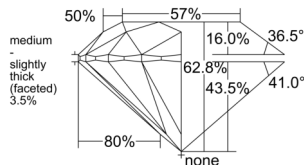

GIA®

FACSIMILE

GIA REPORT

7548986669

Verify this report at GIA.edu

GIA NATURAL DIAMOND DOSSIER®

April 08, 2026

GIA Report Number 7548986669

Shape and Cutting Style ..... Round Brilliant

Measurements ..... 5.35 - 5.39 x 3.37 mm

GRADING RESULTS

Carat Weight ..... 0.60 carat

Color Grade I

Clarity Grade VVS1

Cut Grade ..... Excellent

ADDITIONAL GRADING INFORMATION

Polish ..... Excellent

Symmetry ..... Excellent

Fluorescence ..... None

Clarity Characteristics..... Cloud, Pinpoint, Indented Natural

Inspection(s): GIA 7548986669

PROPORTIONS

Profile to actual proportions

GRADING SCALES

GIA COLOR SCALE

COLORESS	D
	E
	F
	G
	H
	I
	J
NEAR COLORESS	K
	L
FANIT	M
	N
	O
	P
	Q
	R
	S
	T
	U
	V
	W
	X
	Y
LIGHT	Z

GIA CLARITY SCALE

FLAWLESS	VERY VERY SLIGHTLY INCLUDED	VVS₁	VVS₂	VS₁	VS₂	SI₁	SI₂	I₁	I₂	I₃	
											VERY SLIGHTLY INCLUDED
INTERNALLY FLAWLESS											

GIA CUT SCALE

EXCELLENT
VERY GOOD
GOOD
FAIR
POOR