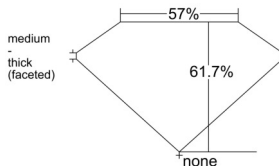

GIA®

FACSIMILE

GIA REPORT 7548980516

Verify this report at GIA.edu

GIA NATURAL DIAMOND DOSSIER®

April 07, 2026
GIA Report Number 7548980516
Shape and Cutting Style ..... Oval Brilliant
Measurements ..... 7.56 x 5.20 x 3.21 mm

GRADING RESULTS

Carat Weight ..... 0.81 carat
Color Grade ..... F
Clarity Grade VS1

ADDITIONAL GRADING INFORMATION

Polish ..... Excellent
Symmetry ..... Very Good
Fluorescence ..... None
Clarity Characteristics..... Crystal, Needle, Pinpoint
Inscription(s): GIA 7548980516

PROPORTIONS

Profile not to actual proportions

GRADING SCALES

GIA COLOR SCALE		GIA CLARITY SCALE			
COLORLESS	D	VERY VERY SLIGHTLY INCLUDED	FLAWLESS		
	E		INTERNALLY FLAWLESS		
	F	VERY SLIGHTLY INCLUDED	VS₁		
	G		VS₂		
	H		VS₁		
	NEAR COLORLESS	I	SLIGHTLY INCLUDED	SI₁	
		J		SI₂	
		FAINT	K	INCLUDED	I₁
			L		I₂
			M		I₃
VERT LIGHT	N		NOT GRADED		
	O				
	P				
	Q				
	R				
LIGHT	S				
	T				
	U				
	V				
	Z