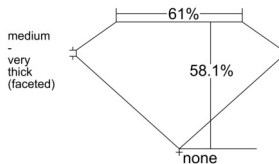

GIA®

FACSIMILE

GIA REPORT 7548978336

Verify this report at GIA.edu

GIA NATURAL DIAMOND DOSSIER®

April 07, 2026
GIA Report Number 7548978336
Shape and Cutting Style ..... Marquise Brilliant
Measurements ..... 9.51 x 4.70 x 2.73 mm

GRADING RESULTS

Carat Weight ..... 0.76 carat
Color Grade ..... G
Clarity Grade ..... Internally Flawless

ADDITIONAL GRADING INFORMATION

Polish ..... Very Good
Symmetry ..... Very Good
Fluorescence ..... None
Clarity Characteristics ..... Minor Details of Polish
Inscription(s): GIA 7548978336

PROPORTIONS

Profile not to actual proportions

GRADING SCALES

GIA COLOR SCALE		GIA CLARITY SCALE			
COLORLESS	D	VERY VERY SLIGHTLY INCLUDED	FLAWLESS		
	E		INTERNALLY FLAWLESS		
	F	VERY SLIGHTLY INCLUDED	VVS₁		
	G		VVS₂		
	H		VS₁		
	NEAR COLORLESS	I	SLIGHTLY INCLUDED	VS₂	
		J		SI₁	
		FAINT	K	INCLUDED	SI₂
			L		I₁
			M		I₂
VERT LIGHT	N	LIGHT	I₃		
	O				
	P				
	Q				
	R