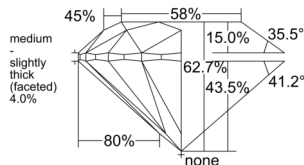

GIA®

FACSIMILE

GIA REPORT

7548974353

Verify this report at GIA.edu

GIA NATURAL DIAMOND DOSSIER®

April 07, 2026
GIA Report Number **7548974353**
Shape and Cutting Style ..... **Round Brilliant**
Measurements ..... **5.39 - 5.41 x 3.39 mm**

GRADING RESULTS

Carat Weight ..... **0.61 carat**
Color Grade ..... **D**
Clarity Grade **VVS1**
Cut Grade ..... **Excellent**

ADDITIONAL GRADING INFORMATION

Polish ..... **Excellent**
Symmetry ..... **Excellent**
Fluorescence ..... **Strong Blue**
Clarity Characteristics..... **Pinpoint, Feather**
Inscription(s): **GIA 7548974353**

PROPORTIONS

Profile to actual proportions