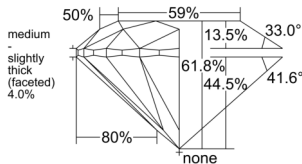

GIA®

FACSIMILE

GIA REPORT

7548938756

Verify this report at GIA.edu

GIA NATURAL DIAMOND DOSSIER®

April 03, 2026
GIA Report Number 7548938756
Shape and Cutting Style ..... Round Brilliant
Measurements ..... 5.69 - 5.72 x 3.52 mm

GRADING RESULTS

Carat Weight ..... 0.70 carat
Color Grade ..... G
Clarity Grade S11
Cut Grade ..... Excellent

ADDITIONAL GRADING INFORMATION

Polish ..... Excellent
Symmetry ..... Excellent
Fluorescence ..... None
Clarity Characteristics..... Crystal, Cloud, Feather
Inscription(s): GIA 7548938756

PROPORTIONS

Profile to actual proportions

GRADING SCALES

GIA COLOR SCALE

COLORESS	D
	E
	F
	G
	H
	I
	J
NEAR COLORESS	K
	L
FANIT	M
	N
	O
	P
VERY LIGHT	Q
	R
	S
	T
	U
	V
	W
	X
	Y
LIGHT	Z

GIA CLARITY SCALE

VERY VERY SLIGHTLY INCLUDED	FLAWLESS
	INTERNALLY FLAWLESS
VERY SLIGHTLY INCLUDED	VVS₁
	VVS₂
SLIGHTLY INCLUDED	VS₁
	VS₂
INCLUDED	SI₁
	SI₂
	I₁
	I₂
	I₃

GIA CUT SCALE

EXCELLENT
VERY GOOD
GOOD
FAIR
POOR