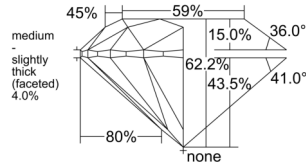

GIA®

FACSIMILE

GIA REPORT 7548937361

Verify this report at GIA.edu

GIA NATURAL DIAMOND DOSSIER®

April 01, 2026
GIA Report Number 7548937361
Shape and Cutting Style ..... Round Brilliant
Measurements ..... 6.20 - 6.23 x 3.87 mm

GRADING RESULTS

Carat Weight ..... 0.93 carat
Color Grade I
Clarity Grade VS1
Cut Grade ..... Excellent

ADDITIONAL GRADING INFORMATION

Polish ..... Excellent
Symmetry ..... Excellent
Fluorescence ..... Faint
Clarity Characteristics..... Crystal, Feather, Pinpoint, Needle
Inscription(s): GIA 7548937361

PROPORTIONS

GRADING SCALES

GIA COLOR SCALE	GIA CLARITY SCALE	GIA CUT SCALE	
D	FLAWLESS	EXCELLENT	
E	INTERNALLY FLAWLESS		
F		VVS₁	VERY GOOD
G	VVS₂		
H	VS₁	GOOD	
I	VS₂		
J	SI₁	FAIR	
K	SI₂		
L	I₁	POOR	
M	I₂		
N	I₃		
O			
P			
Q			
R			
S			
T			
U			
V			
W			
X			
Y			
Z