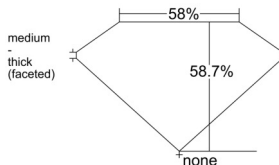

GIA®

FACSIMILE

GIA REPORT 7548920525

Verify this report at GIA.edu

GIA NATURAL DIAMOND DOSSIER®

March 31, 2026
GIA Report Number 7548920525
Shape and Cutting Style ..... Heart Brilliant
Measurements ..... 4.91 x 5.44 x 3.19 mm

GRADING RESULTS

Carat Weight ..... 0.50 carat
Color Grade ..... D
Clarity Grade ..... Internally Flawless

ADDITIONAL GRADING INFORMATION

Polish ..... Excellent
Symmetry ..... Very Good
Fluorescence ..... None
Clarity Characteristics ..... Minor Details of Polish
Inscription(s): GIA 7548920525

PROPORTIONS

Profile not to actual proportions

GRADING SCALES

GIA COLOR SCALE		GIA CLARITY SCALE	
COLORLESS	D	VERY VERY SLIGHTLY INCLUDED	FLAWLESS
	E		INTERNALLY FLAWLESS
	F		VVS₁
	G		VVS₂
	H		VS₁
	I		VS₂
	J		SI₁
	K		SI₂
	L		I₁
	M		I₂
NEAR COLORLESS	N	SLIGHTLY INCLUDED	I₃
	O		
	P		
	Q		
FAINT	R		
	S		
	T		
	U		
VERT LIGHT	V		
	W		
	X		
	Y		
LIGHT	Z