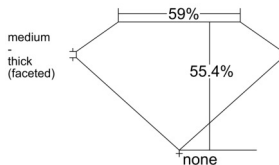

GIA®

FACSIMILE

GIA REPORT

7548913036

Verify this report at GIA.edu

GIA NATURAL DIAMOND DOSSIER®

March 28, 2026

GIA Report Number 7548913036

Shape and Cutting Style ..... Heart Brilliant

Measurements ..... 4.72 x 5.21 x 2.89 mm

GRADING RESULTS

Carat Weight ..... 0.41 carat

Color Grade I

Clarity Grade VVS1

ADDITIONAL GRADING INFORMATION

Polish ..... Excellent

Symmetry ..... Very Good

Fluorescence ..... None

Clarity Characteristics..... Pinpoint, Feather

Inscription(s): GIA 7548913036

PROPORTIONS

Profile not to actual proportions

GRADING SCALES

GIA COLOR SCALE		GIA CLARITY SCALE			
COLORLESS	D	VERY VERY SLIGHTLY INCLUDED	FLAWLESS		
	E		INTERNALLY FLAWLESS		
	F		VVS₁		
	G		VVS₂		
	NEAR COLORLESS	H	VERY SLIGHTLY INCLUDED	VS₁	
		I		VS₂	
		FAINT	J	SLIGHTLY INCLUDED	I₁
			K		I₂
	L		I₃		
	LIGHT		M	INCLUDED	
N					
O					
P					
Q					
R