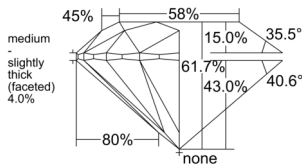

GIA®

FACSIMILE

GIA REPORT 7548906543

Verify this report at GIA.edu

GIA NATURAL DIAMOND DOSSIER®

March 27, 2026
GIA Report Number 7548906543
Shape and Cutting Style ..... Round Brilliant
Measurements ..... 5.18 - 5.21 x 3.21 mm

GRADING RESULTS

Carat Weight ..... 0.53 carat
Color Grade ..... G
Clarity Grade VS1
Cut Grade ..... Excellent

ADDITIONAL GRADING INFORMATION

Polish ..... Excellent
Symmetry ..... Excellent
Fluorescence ..... None
Clarity Characteristics..... Cloud, Needle, Pinpoint
Inscription(s): GIA 7548906543

PROPORTIONS

Profile to actual proportions