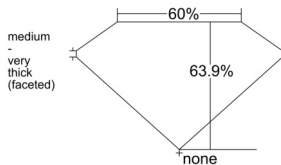

GIA®

FACSIMILE

GIA REPORT 7548893342

Verify this report at GIA.edu

GIA NATURAL DIAMOND DOSSIER®

March 26, 2026
GIA Report Number 7548893342
Shape and Cutting Style ..... Oval Brilliant
Measurements ..... 6.16 x 4.41 x 2.82 mm

GRADING RESULTS

Carat Weight ..... 0.50 carat
Color Grade ..... D
Clarity Grade VS1

ADDITIONAL GRADING INFORMATION

Polish ..... Very Good
Symmetry ..... Very Good
Fluorescence ..... None
Clarity Characteristics ..... Cloud, Pinpoint
Inscription(s): GIA 7548893342

PROPORTIONS

Profile not to actual proportions

GRADING SCALES

GIA COLOR SCALE		GIA CLARITY SCALE			
COLORLESS	D	VERY VERY SLIGHTLY INCLUDED	FLAWLESS		
	E		INTERNALLY FLAWLESS		
	F	VERY SLIGHTLY INCLUDED	VS₁		
	G		VS₂		
	H		VS₁		
	NEAR COLORLESS	I	SLIGHTLY INCLUDED	VS₂	
		J		SI₁	
		FAINT	K	INCLUDED	SI₂
			L		I₁
			M		I₂
VERT LIGHT	N	INCLUDED	I₃		
	O				
	P				
	Q				
	R				
	S				
	T				
LIGHT	U				
	V				
	W				
	X				
Y					
Z