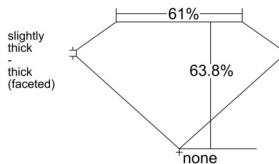

GIA®

FACSIMILE

GIA REPORT 7548887472

Verify this report at GIA.edu

GIA NATURAL DIAMOND DOSSIER®

March 25, 2026
GIA Report Number **7548887472**
Shape and Cutting Style ..... **Pear Brilliant**
Measurements ..... **7.07 x 4.47 x 2.85 mm**

GRADING RESULTS

Carat Weight ..... **0.53 carat**
Color Grade ..... **F**
Clarity Grade **VVS1**

ADDITIONAL GRADING INFORMATION

Polish ..... **Very Good**
Symmetry ..... **Very Good**
Fluorescence ..... **Faint**
Clarity Characteristics ..... **Cloud, Pinpoint**
Inscription(s): **GIA 7548887472**

PROPORTIONS

Profile not to actual proportions

GRADING SCALES

GIA COLOR SCALE		GIA CLARITY SCALE			
COLORLESS	D	VERY VERY SLIGHTLY INCLUDED	FLAWLESS		
	E		INTERNALLY FLAWLESS		
	F	VERY SLIGHTLY INCLUDED	VVS₁		
	G		VVS₂		
	H		VS₁		
	NEAR COLORLESS	I	SLIGHTLY INCLUDED	VS₂	
		J		SI₁	
		FAINT	K	INCLUDED	SI₂
			L		I₁
			M		I₂
VERT LIGHT			N	INCLUDED	I₃
			O		
			P		
	Q				
LIGHT	R				
	S				
	T				
	U				
	V				
	Z