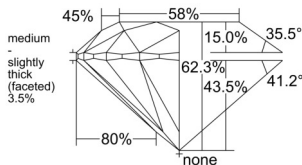

GIA®

FACSIMILE

GIA REPORT 7548887243

Verify this report at GIA.edu

GIA NATURAL DIAMOND DOSSIER®

March 25, 2026
GIA Report Number 7548887243
Shape and Cutting Style ..... Round Brilliant
Measurements ..... 5.10 - 5.13 x 3.19 mm

GRADING RESULTS

Carat Weight ..... 0.51 carat
Color Grade ..... G
Clarity Grade VS1
Cut Grade ..... Excellent

ADDITIONAL GRADING INFORMATION

Polish ..... Excellent
Symmetry ..... Excellent
Fluorescence ..... None
Clarity Characteristics ..... Cloud, Crystal, Pinpoint
Inscription(s): GIA 7548887243

PROPORTIONS

GRADING SCALES

GIA COLOR SCALE	GIA CLARITY SCALE	GIA CUT SCALE	
D	FLAWLESS	EXCELLENT	
E	INTERNALLY FLAWLESS		
F		VVS₁	VERY GOOD
G	VVS₂		
H	VS₁	GOOD	
I	VS₂		
J	SI₁	FAIR	
K	SI₂		
L	I₁	POOR	
M	I₂		
N	I₃		
O			
P			
Q			
R			
S			
T			
U			
V			
W			
X			
Y			
Z