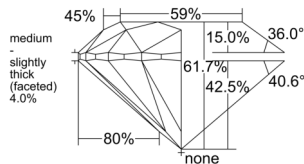

GIA®

FACSIMILE

GIA REPORT

7548884131

Verify this report at GIA.edu

GIA NATURAL DIAMOND DOSSIER®

March 25, 2026
GIA Report Number 7548884131
Shape and Cutting Style ..... Round Brilliant
Measurements ..... 4.76 - 4.78 x 2.95 mm

GRADING RESULTS

Carat Weight ..... 0.42 carat
Color Grade I
Clarity Grade VS1
Cut Grade ..... Excellent

ADDITIONAL GRADING INFORMATION

Polish ..... Excellent
Symmetry ..... Excellent
Fluorescence ..... None
Clarity Characteristics..... Crystal, Cloud, Needle, Pinpoint
Inscription(s): GIA 7548884131

PROPORTIONS

Profile to actual proportions

GRADING SCALES

GIA COLOR SCALE

COLORLESS	D
	E
	F
	G
	H
	I
	J
NEAR COLORLESS	K
	L
Faint	M
	N
	O
	P
	Q
	R
	S
	T
	U
	V
	W
	X
	Y
Light	Z

GIA CLARITY SCALE

FLAWLESS	VERY VERY SLIGHTLY INCLUDED	VS₁	VS₂	VS₁	SI₁	SI₂	I₁	I₂	I₃			
										VERY SLIGHTLY INCLUDED	SLIGHTLY INCLUDED	INCLUDED

GIA CUT SCALE

EXCELLENT
VERY GOOD
GOOD
FAIR
POOR