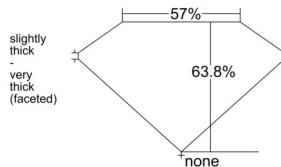

GIA®

FACSIMILE

GIA REPORT

7548884063

Verify this report at GIA.edu

GIA NATURAL DIAMOND DOSSIER®

March 25, 2026
GIA Report Number 7548884063
Shape and Cutting Style ..... Heart Brilliant
Measurements ..... 5.78 x 6.48 x 4.14 mm

GRADING RESULTS

Carat Weight ..... 0.90 carat
Color Grade ..... J
Clarity Grade VVS2

ADDITIONAL GRADING INFORMATION

Polish ..... Excellent
Symmetry ..... Excellent
Fluorescence ..... None
Clarity Characteristics ..... Cloud, Pinpoint, Feather
Inspection(s): GIA 7548884063

PROPORTIONS

Profile not to actual proportions

GRADING SCALES

GIA COLOR SCALE		GIA CLARITY SCALE			
COLORLESS	D	VERY VERY SLIGHTLY INCLUDED	FLAWLESS		
	E		INTERNALLY FLAWLESS		
	F	VERY SLIGHTLY INCLUDED	VVS₁		
	G		VVS₂		
	H		VS₁		
	NEAR COLORLESS	I	SLIGHTLY INCLUDED	VS₂	
		J		SI₁	
		FAINT	K	INCLUDED	SI₂
			L		I₁
			M		I₂
VERT LIGHT	N	LIGHT	I₃		
	O				
	P				
	Q				
	R