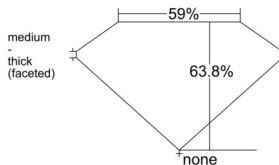

GIA®

FACSIMILE

GIA REPORT

7548883673

Verify this report at GIA.edu

GIA NATURAL DIAMOND DOSSIER®

March 25, 2026

GIA Report Number 7548883673

Shape and Cutting Style ..... Oval Brilliant

Measurements ..... 7.11 x 4.93 x 3.15 mm

GRADING RESULTS

Carat Weight ..... 0.72 carat

Color Grade ..... D

Clarity Grade VVS2

ADDITIONAL GRADING INFORMATION

Polish ..... Excellent

Symmetry ..... Excellent

Fluorescence ..... Strong Blue

Clarity Characteristics ..... Pinpoint

Inscription(s): GIA 7548883673

PROPORTIONS

Profile not to actual proportions

GRADING SCALES

GIA COLOR SCALE		GIA CLARITY SCALE			
COLORLESS	D	VERY VERY SLIGHTLY INCLUDED	FLAWLESS		
	E		INTERNALLY FLAWLESS		
	F	VERY SLIGHTLY INCLUDED	VVS₁		
	G		VVS₂		
	H		VS₁		
	NEAR COLORLESS	I	SLIGHTLY INCLUDED	VS₂	
		J		SI₁	
		FAINT	K	INCLUDED	SI₂
			L		I₁
			M		I₂
VERT LIGHT	N	LIGHT	I₃		
	O				
	P				
	Q				
	R				
	S