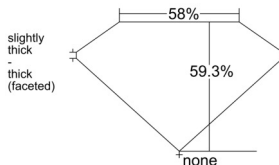

GIA®

FACSIMILE

GIA REPORT 7548879990

Verify this report at GIA.edu

GIA NATURAL DIAMOND DOSSIER®

March 26, 2026
GIA Report Number 7548879990
Shape and Cutting Style ..... Heart Brilliant
Measurements ..... 4.87 x 5.48 x 3.25 mm

GRADING RESULTS

Carat Weight ..... 0.51 carat
Color Grade ..... H
Clarity Grade VVS1

ADDITIONAL GRADING INFORMATION

Polish ..... Excellent
Symmetry ..... Excellent
Fluorescence ..... None
Clarity Characteristics ..... Pinpoint
Inscription(s): GIA 7548879990

PROPORTIONS

Profile not to actual proportions

GRADING SCALES

GIA COLOR SCALE		GIA CLARITY SCALE			
COLORLESS	D	VERY VERY SLIGHTLY INCLUDED	FLAWLESS		
	E		INTERNALLY FLAWLESS		
	F	VERY SLIGHTLY INCLUDED	VVS₁		
	G		VVS₂		
	H		VS₁		
	NEAR COLORLESS	I	SLIGHTLY INCLUDED	VS₂	
		J		SI₁	
		FAINT	K	INCLUDED	SI₂
			L		I₁
			M		I₂
VERT LIGHT			N	INCLUDED	I₃
			O		
			P		
	Q				
LIGHT	R				
	S				
	T				
	U				
	V				
	W				
	X				
	Y				
	Z