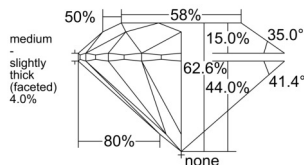

GIA®

FACSIMILE

GIA REPORT

7548877449

Verify this report at GIA.edu

GIA NATURAL DIAMOND DOSSIER®

March 24, 2026

GIA Report Number 7548877449

Shape and Cutting Style ..... Round Brilliant

Measurements ..... 4.73 - 4.75 x 2.97 mm

GRADING RESULTS

Carat Weight ..... 0.41 carat

Color Grade I

Clarity Grade VVS1

Cut Grade ..... Excellent

ADDITIONAL GRADING INFORMATION

Polish ..... Excellent

Symmetry ..... Excellent

Fluorescence ..... Strong Blue

Clarity Characteristics..... Internal Graining, Surface Graining

Inscription(s): GIA 7548877449

PROPORTIONS

Profile to actual proportions

GRADING SCALES

GIA COLOR SCALE

COLORLESS	D
	E
	F
	G
	H
	I
	J
NEAR COLORLESS	K
	L
Faint	M
	N
	O
	P
Very Light	Q
	R
	S
	T
	U
	V
Light	W
	X
	Y
	Z

GIA CLARITY SCALE

FLAWLESS	INTERNAL FLAWLESS	EXCELLENT	
VERY VERY SLIGHTLY INCLUDED	VVS₁	VERY GOOD	
	VVS₂		
VERY SLIGHTLY INCLUDED	VS₁	GOOD	
	VS₂		
SLIGHTLY INCLUDED	SI₁	FAIR	
	SI₂		
INCLUDED	I₁	POOR	
	I₂		
	I₃		

GIA CUT SCALE

EXCELLENT
VERY GOOD
GOOD
FAIR
POOR