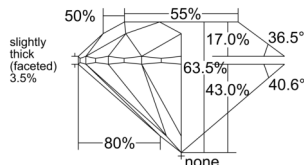

GIA®

FACSIMILE

GIA REPORT 7548869254

Verify this report at GIA.edu

GIA NATURAL DIAMOND DOSSIER®

March 23, 2026
GIA Report Number 7548869254
Shape and Cutting Style ..... Round Brilliant
Measurements ..... 6.07 - 6.12 x 3.87 mm

GRADING RESULTS

Carat Weight ..... 0.90 carat
Color Grade ..... H
Clarity Grade VS1
Cut Grade ..... Excellent

ADDITIONAL GRADING INFORMATION

Polish ..... Excellent
Symmetry ..... Excellent
Fluorescence ..... Faint
Clarity Characteristics ..... Feather, Pinpoint
Inscription(s): GIA 7548869254

PROPORTIONS

Profile to actual proportions

GRADING SCALES

GIA COLOR SCALE

COLORLESS	D
	E
	F
	G
	H
	I
	J
NEAR COLORLESS	K
	L
	M
	N
	O
	P
	Q
	R
	S
	T
	U
	V
	W
	X
	Y
	Z

GIA CLARITY SCALE

FLAWLESS	INTERNAL FLAWLESS	
		FLAWLESS
VERY VERY SLIGHTLY INCLUDED	VVS₁	
	VVS₂	
VERY SLIGHTLY INCLUDED	VS₁	
	VS₂	
SLIGHTLY INCLUDED	SI₁	
	SI₂	
INCLUDED	I₁	
	I₂	
	I₃	

GIA CUT SCALE

EXCELLENT
VERY GOOD
GOOD
FAIR
POOR