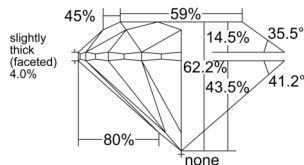

GIA®

FACSIMILE

GIA REPORT

7548846668

Verify this report at GIA.edu

GIA NATURAL DIAMOND DOSSIER®

March 19, 2026

GIA Report Number 7548846668

Shape and Cutting Style ..... Round Brilliant

Measurements ..... 5.41 - 5.44 x 3.37 mm

GRADING RESULTS

Carat Weight ..... 0.61 carat

Color Grade ..... D

Clarity Grade VS1

Cut Grade ..... Excellent

ADDITIONAL GRADING INFORMATION

Polish ..... Excellent

Symmetry ..... Excellent

Fluorescence ..... None

Clarity Characteristics..... Crystal, Cloud, Pinpoint

Inscription(s): GIA 7548846668

PROPORTIONS

Profile to actual proportions