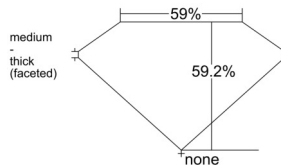

GIA®

FACSIMILE

GIA REPORT

7548841407

Verify this report at GIA.edu

GIA NATURAL DIAMOND DOSSIER®

March 20, 2026

GIA Report Number **7548841407**

Shape and Cutting Style ..... **Heart Brilliant**

Measurements ..... **5.20 x 6.09 x 3.60 mm**

GRADING RESULTS

Carat Weight ..... **0.68 carat**

Color Grade ..... **H**

Clarity Grade ..... **Internally Flawless**

ADDITIONAL GRADING INFORMATION

Polish ..... **Excellent**

Symmetry ..... **Very Good**

Fluorescence ..... **None**

Clarity Characteristics..... **Minor Details of Polish**

Inspection(s): GIA 7548841407

PROPORTIONS

Profile not to actual proportions

GRADING SCALES

GIA COLOR SCALE		GIA CLARITY SCALE			
COLORLESS	D	VERY VERY SLIGHTLY INCLUDED	FLAWLESS		
	E		INTERNALLY FLAWLESS		
	F	VERY SLIGHTLY INCLUDED	VVS₁		
	G		VVS₂		
	H		VS₁		
	NEAR COLORLESS	I	SLIGHTLY INCLUDED	VS₂	
		J		SI₁	
		FAINT	K	INCLUDED	SI₂
			L		I₁
			M		I₂
VERTICALLY LIGHT			N	INCLUDED	I₃
			O		
			P		
	Q				
LIGHT	R				
	S				
	T				
	U				
	V				
	W				
	X				
	Y				
	Z