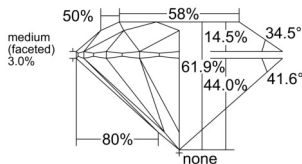

GIA®

FACSIMILE

GIA NATURAL DIAMOND DOSSIER®

March 18, 2026

GIA Report Number 7548834399

Shape and Cutting Style ..... Round Brilliant

Measurements ..... 4.85 - 4.88 x 3.01 mm

GRADING RESULTS

Carat Weight ..... 0.43 carat

Color Grade ..... E

Clarity Grade VS1

Cut Grade ..... Excellent

ADDITIONAL GRADING INFORMATION

Polish ..... Excellent

Symmetry ..... Excellent

Fluorescence ..... Strong Blue

Clarity Characteristics..... Crystal, Pinpoint

Inscription(s): GIA 7548834399

GIA REPORT 7548834399

Verify this report at GIA.edu

PROPORTIONS

Profile to actual proportions

GRADING SCALES

GIA COLOR SCALE

COLORESS	D
	E
	F
	G
	H
	I
NEAR COLORESS	J
	K
	L
FAINI	M
	N
	O
	P
	Q
VERY LIGHT	R
	S
	T
	U
	V
	W
	X
	Y
LIGHT	Z

GIA CLARITY SCALE

	FLAWLESS
	INTERNALLY FLAWLESS
VERY VERY SLIGHTLY INCLUDED	VVS₁
	VVS₂
VERY SLIGHTLY INCLUDED	VS₁
	VS₂
SLIGHTLY INCLUDED	SI₁
	SI₂
	I₁
	I₂
INCLUDED	I₃

GIA CUT SCALE

	EXCELLENT
	VERY GOOD
	GOOD
	FAIR
	POOR