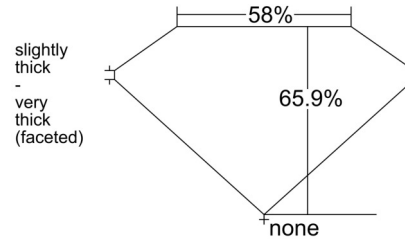

GIA NATURAL DIAMOND GRADING REPORT

March 17, 2026  
 GIA Report Number ..... 7548825750  
 Shape and Cutting Style ..... Oval Brilliant  
 Measurements ..... 8.20 x 5.97 x 3.93 mm

GRADING RESULTS

Carat Weight ..... 1.30 carat  
 Color Grade ..... K  
 Clarity Grade ..... VS1

Profile not to actual proportions

CLARITY CHARACTERISTICS

KEY TO SYMBOLS\*

- Crystal
- ⊗ Cloud
- Pinpoint

\* Red symbols denote internal characteristics (inclusions). Green or black symbols denote external characteristics (blemishes). Diagram is an approximate representation of the diamond, and symbols shown indicate type, position, and approximate size of clarity characteristics. All clarity characteristics may not be shown. Details of finish are not shown.