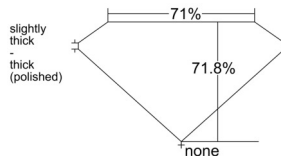

GIA®

FACSIMILE

GIA REPORT

7548823191

Verify this report at GIA.edu

GIA NATURAL DIAMOND DOSSIER®

March 20, 2026

GIA Report Number 7548823191

Shape and Cutting Style ..... Square Modified Brilliant

Measurements ..... 5.21 x 5.16 x 3.71 mm

GRADING RESULTS

Carat Weight ..... 0.91 carat

Color Grade ..... J

Clarity Grade VS1

ADDITIONAL GRADING INFORMATION

Polish ..... Excellent

Symmetry ..... Excellent

Fluorescence ..... None

Clarity Characteristics..... Crystal, Needle, Pinpoint

Inscription(s): GIA 7548823191

PROPORTIONS

Profile not to actual proportions

GRADING SCALES

GIA COLOR SCALE		GIA CLARITY SCALE		
COLORLESS	D	VERY VERY SLIGHTLY INCLUDED	FLAWLESS	
	E		INTERNALLY FLAWLESS	
	F		VVS₁	
	G		VVS₂	
	NEAR COLORLESS	H	VERY SLIGHTLY INCLUDED	VS₁
		I		VS₂
		J		SI₁
		K		SI₂
	FAINT	L	SLIGHTLY INCLUDED	I₁
		M		I₂
N		I₃		
O				
VERT LIGHT	P	INCLUDED		
	Q			
	R			
	S			
	T			
	U			
	V			
	W			
LIGHT	X			
	Y			
Z