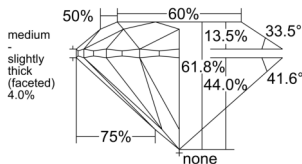

GIA®

FACSIMILE

GIA REPORT

7548820231

Verify this report at GIA.edu

GIA NATURAL DIAMOND DOSSIER®

March 18, 2026
GIA Report Number 7548820231
Shape and Cutting Style ..... Round Brilliant
Measurements ..... 5.70 - 5.72 x 3.53 mm

GRADING RESULTS

Carat Weight ..... 0.70 carat
Color Grade ..... E
Clarity Grade VVS1
Cut Grade ..... Excellent

ADDITIONAL GRADING INFORMATION

Polish ..... Excellent
Symmetry ..... Excellent
Fluorescence ..... None
Clarity Characteristics ..... Pinpoint
Inscription(s): GIA 7548820231

PROPORTIONS

Profile to actual proportions