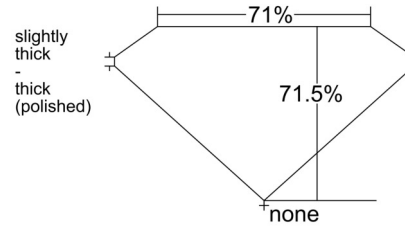

**GIA NATURAL DIAMOND GRADING REPORT**

March 17, 2026  
 GIA Report Number ..... 7548808790  
 Shape and Cutting Style ..... Square Modified Brilliant  
 Measurements ..... 5.51 x 5.50 x 3.94 mm

**GRADING RESULTS**

Carat Weight ..... 1.01 carat  
 Color Grade ..... E  
 Clarity Grade ..... VS2

**ADDITIONAL GRADING INFORMATION**

Polish ..... Excellent  
 Symmetry ..... Excellent  
 Fluorescence ..... None  
 Inscription(s): GIA 7548808790

**PROPORTIONS**

Profile not to actual proportions

**CLARITY CHARACTERISTICS**

**KEY TO SYMBOLS\***

- Crystal
- ~ Feather
- Pinpoint
- ☁ Cloud

\* Red symbols denote internal characteristics (inclusions). Green or black symbols denote external characteristics (blemishes). Diagram is an approximate representation of the diamond, and symbols shown indicate type, position, and approximate size of clarity characteristics. All clarity characteristics may not be shown. Details of finish are not shown.