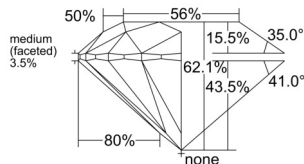

GIA®

FACSIMILE

GIA REPORT

7548806978

Verify this report at GIA.edu

GIA NATURAL DIAMOND DOSSIER®

March 17, 2026

GIA Report Number **7548806978**

Shape and Cutting Style ..... **Round Brilliant**

Measurements ..... **3.81 - 3.82 x 2.37 mm**

GRADING RESULTS

Carat Weight ..... **0.21 carat**

Color Grade ..... **J**

Clarity Grade **VVS1**

Cut Grade ..... **Excellent**

ADDITIONAL GRADING INFORMATION

Polish ..... **Excellent**

Symmetry ..... **Excellent**

Fluorescence ..... **None**

Clarity Characteristics..... **Cloud, Pinpoint, Indented Natural**

Inscription(s): **GIA 7548806978**

PROPORTIONS

Profile to actual proportions

GRADING SCALES

GIA COLOR SCALE

COLORESS	D
	E
	F
	G
	H
	I
NEAR COLORESS	J
	K
	L
FAIN	M
	N
	O
	P
	Q
VERY LIGHT	R
	S
	T
	U
	V
	W
	X
	Y
LIGHT	Z

GIA CLARITY SCALE

VERY VERY SLIGHTLY INCLUDED	FLAWLESS
	INTERNALLY FLAWLESS
VERY SLIGHTLY INCLUDED	VVS₁
	VVS₂
SLIGHTLY INCLUDED	VS₁
	VS₂
INCLUDED	SI₁
	SI₂
	I₁
	I₂
	I₃

GIA CUT SCALE

EXCELLENT
VERY GOOD
GOOD
FAIR
POOR