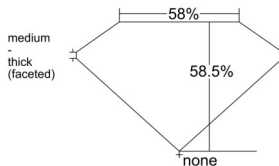

GIA®

FACSIMILE

GIA REPORT 7548803731

Verify this report at GIA.edu

GIA NATURAL DIAMOND DOSSIER®

March 13, 2026
GIA Report Number 7548803731
Shape and Cutting Style ..... Heart Brilliant
Measurements ..... 4.85 x 5.56 x 3.25 mm

GRADING RESULTS

Carat Weight ..... 0.52 carat
Color Grade ..... F
Clarity Grade VS2

ADDITIONAL GRADING INFORMATION

Polish ..... Very Good
Symmetry ..... Excellent
Fluorescence ..... None
Clarity Characteristics ..... Cloud, Crystal
Inscription(s): GIA 7548803731

PROPORTIONS

Profile not to actual proportions

GRADING SCALES

GIA COLOR SCALE		GIA CLARITY SCALE	
COLORLESS	D	VERY VERY SLIGHTLY INCLUDED	FLAWLESS
	E		INTERNALLY FLAWLESS
	F		VVS₁
	G		VVS₂
	H		VS₁
	I		VS₂
	J		SI₁
	K		SI₂
	L		I₁
	M		I₂
NEAR COLORLESS	N	SLIGHTLY INCLUDED	I₃
	O		
	P		
	Q		
FAINT	R		
	S		
	T		
	U		
VERT LIGHT	V		
	W		
	X		
	Y		
LIGHT	Z