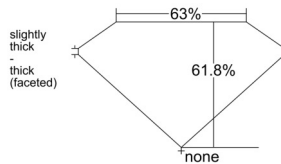

GIA®

FACSIMILE

GIA REPORT

7548792690

Verify this report at GIA.edu

GIA NATURAL DIAMOND DOSSIER®

March 11, 2026
GIA Report Number 7548792690
Shape and Cutting Style ..... Pear Brilliant
Measurements ..... 7.91 x 5.02 x 3.10 mm

GRADING RESULTS

Carat Weight ..... 0.76 carat
Color Grade ..... D
Clarity Grade VS1

ADDITIONAL GRADING INFORMATION

Polish ..... Excellent
Symmetry ..... Excellent
Fluorescence ..... None
Clarity Characteristics ..... Cloud
Inscription(s): GIA 7548792690

PROPORTIONS

Profile not to actual proportions

GRADING SCALES

GIA COLOR SCALE		GIA CLARITY SCALE			
COLORLESS	D	VERY VERY SLIGHTLY INCLUDED	FLAWLESS		
	E		INTERNALLY FLAWLESS		
	F		VS₁		
	NEAR COLORLESS	G	VERY SLIGHTLY INCLUDED	VS₂	
		H		VS₁	
		FANT	I	SLIGHTLY INCLUDED	VS₂
			J		SI₁
	K		SI₂		
	VERT LIGHT		L	INCLUDED	I₁
			M		I₂
N			I₃		
O					
P					
Q					
R					
LIGHT	S				
	T				
	U				
	V				
	W				
	X				
Y					
Z