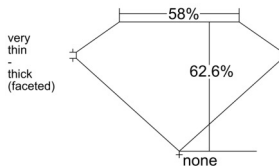

GIA®

FACSIMILE

GIA REPORT 7548792399

Verify this report at GIA.edu

GIA NATURAL DIAMOND DOSSIER®

March 11, 2026
GIA Report Number 7548792399
Shape and Cutting Style ..... Oval Brilliant
Measurements ..... 6.63 x 4.70 x 2.94 mm

GRADING RESULTS

Carat Weight ..... 0.60 carat
Color Grade ..... J
Clarity Grade VS2

ADDITIONAL GRADING INFORMATION

Polish ..... Excellent
Symmetry ..... Excellent
Fluorescence ..... None
Clarity Characteristics..... Crystal, Cloud, Indented Natural
Inscription(s): GIA 7548792399

PROPORTIONS

Profile not to actual proportions

GRADING SCALES

GIA COLOR SCALE		GIA CLARITY SCALE			
COLORLESS	D	VERY VERY SLIGHTLY INCLUDED	FLAWLESS		
	E		INTERNALLY FLAWLESS		
	F	VERY SLIGHTLY INCLUDED	VVS₁		
	G		VVS₂		
	H		VS₁		
	NEAR COLORLESS	I	SLIGHTLY INCLUDED	VS₂	
		J		SI₁	
		FAINT	K	INCLUDED	SI₂
			L		I₁
			M		I₂
VERT LIGHT	N	LIGHT	I₃		
	O				
	P				
	Q				
	R