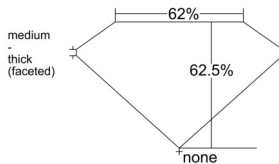

GIA®

FACSIMILE

GIA REPORT 7548785936

Verify this report at GIA.edu

GIA NATURAL DIAMOND DOSSIER®

March 13, 2026
GIA Report Number 7548785936
Shape and Cutting Style ..... Oval Brilliant
Measurements ..... 7.61 x 5.40 x 3.38 mm

GRADING RESULTS

Carat Weight ..... 0.90 carat
Color Grade ..... K, Faint Brown
Clarity Grade VS2

ADDITIONAL GRADING INFORMATION

Polish ..... Very Good
Symmetry ..... Excellent
Fluorescence ..... None
Clarity Characteristics..... Crystal, Feather, Cloud
Inscription(s): GIA 7548785936

PROPORTIONS

Profile not to actual proportions

GRADING SCALES

GIA COLOR SCALE		GIA CLARITY SCALE			
COLORLESS	D	VERY VERY SLIGHTLY INCLUDED	FLAWLESS		
	E		INTERNALLY FLAWLESS		
	F		VVS₁		
	NEAR COLORLESS	G	VERY SLIGHTLY INCLUDED	VVS₂	
		H		VS₁	
		FANT	I	SLIGHTLY INCLUDED	VS₂
			J		SI₁
			K		SI₂
	LIGHT	L	INCLUDED	I₁	
		M		I₂	
N		I₃			
O					
P					
Q					
R