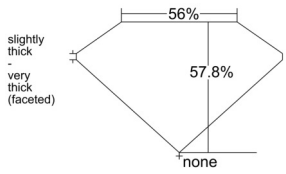

GIA®

FACSIMILE

GIA REPORT 7548764009

Verify this report at GIA.edu

GIA NATURAL DIAMOND DOSSIER®

March 09, 2026
GIA Report Number **7548764009**
Shape and Cutting Style ..... **Heart Brilliant**
Measurements ..... **5.48 x 6.08 x 3.51 mm**

GRADING RESULTS

Carat Weight ..... **0.70 carat**
Color Grade ..... **I**
Clarity Grade **VS1**

ADDITIONAL GRADING INFORMATION

Polish ..... **Excellent**
Symmetry ..... **Excellent**
Fluorescence ..... **None**
Clarity Characteristics ..... **Feather**
Inscription(s): **GIA 7548764009**

PROPORTIONS

Profile not to actual proportions

GRADING SCALES

GIA COLOR SCALE		GIA CLARITY SCALE			
COLORLESS	D	VERY VERY SLIGHTLY INCLUDED	FLAWLESS		
	E		INTERNALLY FLAWLESS		
	F	VERY SLIGHTLY INCLUDED	VVS₁		
	G		VVS₂		
	H		VS₁		
	NEAR COLORLESS	I	SLIGHTLY INCLUDED	VS₂	
		J		SI₁	
		FAINT	K	INCLUDED	SI₂
			L		I₁
			M		I₂
VERY LIGHT			N	INCLUDED	I₃
			O		
			P		
	Q				
LIGHT	R				
	S				
	T				
	U				
	V				
	Z