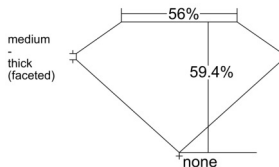

GIA®

FACSIMILE

GIA REPORT

7548763321

Verify this report at GIA.edu

GIA NATURAL DIAMOND DOSSIER®

March 06, 2026

GIA Report Number **7548763321**

Shape and Cutting Style ..... **Heart Brilliant**

Measurements ..... **5.88 x 6.40 x 3.80 mm**

GRADING RESULTS

Carat Weight ..... **0.82 carat**

Color Grade ..... **G**

Clarity Grade **VVS2**

ADDITIONAL GRADING INFORMATION

Polish ..... **Excellent**

Symmetry ..... **Excellent**

Fluorescence ..... **None**

Clarity Characteristics..... **Cloud, Feather, Pinpoint**

Inscription(s): **GIA 7548763321**

PROPORTIONS

Profile not to actual proportions

GRADING SCALES

GIA COLOR SCALE		GIA CLARITY SCALE			
COLORLESS	D	VERY VERY SLIGHTLY INCLUDED	FLAWLESS		
	E		INTERNALLY FLAWLESS		
	F	VERY SLIGHTLY INCLUDED	VVS₁		
	G		VVS₂		
	H		VS₁		
	NEAR COLORLESS	I	SLIGHTLY INCLUDED	VS₂	
		J		SI₁	
		FAINT	K	INCLUDED	SI₂
			L		I₁
			M		I₂
VERT LIGHT	N	LIGHT	I₃		
	O				
	P				
	Q				
	R