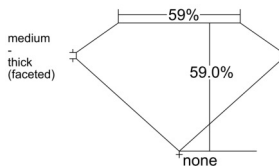

GIA®

FACSIMILE

GIA REPORT

7548754502

Verify this report at GIA.edu

GIA NATURAL DIAMOND DOSSIER®

March 06, 2026
GIA Report Number 7548754502
Shape and Cutting Style ..... Heart Brilliant
Measurements ..... 5.25 x 6.23 x 3.68 mm

GRADING RESULTS

Carat Weight ..... 0.70 carat
Color Grade ..... D
Clarity Grade SI1

ADDITIONAL GRADING INFORMATION

Polish ..... Very Good
Symmetry ..... Excellent
Fluorescence ..... None
Clarity Characteristics ..... Crystal
Inscription(s): GIA 7548754502

PROPORTIONS

Profile not to actual proportions

GRADING SCALES

GIA COLOR SCALE		GIA CLARITY SCALE			
COLORLESS	D	VERY VERY SLIGHTLY INCLUDED	FLAWLESS		
	E		INTERNALLY FLAWLESS		
	F	VERY SLIGHTLY INCLUDED	VVS₁		
	G		VVS₂		
	H		VS₁		
	NEAR COLORLESS	I	SLIGHTLY INCLUDED	VS₂	
		J		SI₁	
		FAINT	K	INCLUDED	SI₂
			L		I₁
			M		I₂
VERT LIGHT	N	LIGHT	I₃		
	O				
	P				
	Q				
	R