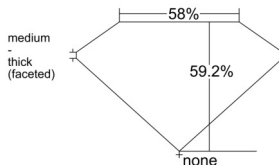

GIA®

FACSIMILE

GIA REPORT 7548751318

Verify this report at GIA.edu

GIA NATURAL DIAMOND DOSSIER®

March 06, 2026
GIA Report Number 7548751318
Shape and Cutting Style ..... Heart Brilliant
Measurements ..... 5.00 x 5.88 x 3.48 mm

GRADING RESULTS

Carat Weight ..... 0.61 carat
Color Grade ..... E
Clarity Grade ..... Internally Flawless

ADDITIONAL GRADING INFORMATION

Polish ..... Excellent
Symmetry ..... Excellent
Fluorescence ..... Strong Blue
Clarity Characteristics ..... Minor Details of Polish
Inspection(s): GIA 7548751318

PROPORTIONS

Profile not to actual proportions

GRADING SCALES

GIA COLOR SCALE		GIA CLARITY SCALE			
COLORLESS	D	VERY VERY SLIGHTLY INCLUDED	FLAWLESS		
	E		INTERNALLY FLAWLESS		
	F	VERY SLIGHTLY INCLUDED	VVS₁		
	G		VVS₂		
	H		VS₁		
	NEAR COLORLESS	I	SLIGHTLY INCLUDED	VS₂	
		J		SI₁	
		FAINT	K	INCLUDED	SI₂
			L		I₁
			M		I₂
VERT LIGHT	N	LIGHT	I₃		
	O				
	P				
	Q				
	R