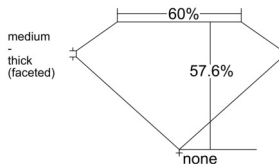

GIA®

FACSIMILE

GIA REPORT 7548746721

Verify this report at GIA.edu

GIA NATURAL DIAMOND DOSSIER®

March 05, 2026
GIA Report Number 7548746721
Shape and Cutting Style ..... Heart Brilliant
Measurements ..... 5.43 x 6.36 x 3.66 mm

GRADING RESULTS

Carat Weight ..... 0.73 carat
Color Grade ..... H
Clarity Grade VVS1

ADDITIONAL GRADING INFORMATION

Polish ..... Excellent
Symmetry ..... Very Good
Fluorescence ..... Faint
Clarity Characteristics ..... Cloud, Pinpoint
Inscription(s): GIA 7548746721

PROPORTIONS

Profile not to actual proportions

GRADING SCALES

GIA COLOR SCALE		GIA CLARITY SCALE			
COLORLESS	D	VERY VERY SLIGHTLY INCLUDED	FLAWLESS		
	E		INTERNALLY FLAWLESS		
	F		VVS₁		
	NEAR COLORLESS	G	VVS₂		
		H	VERY SLIGHTLY INCLUDED	VS₁	
		I		VS₂	
		FAINT	J	SLIGHTLY INCLUDED	SI₁
			K		SI₂
	LIGHT		L	INCLUDED	I₁
			M		I₂
N			I₃		
O					
P					
Q					
R