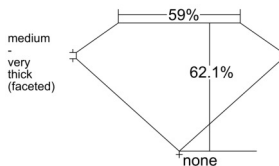

GIA®

FACSIMILE

GIA REPORT 7548741573

Verify this report at GIA.edu

GIA NATURAL DIAMOND DOSSIER®

March 05, 2026
GIA Report Number **7548741573**
Shape and Cutting Style ..... **Pear Brilliant**
Measurements ..... **7.00 x 4.38 x 2.72 mm**

GRADING RESULTS

Carat Weight ..... **0.51 carat**
Color Grade ..... **E**
Clarity Grade **VS1**

ADDITIONAL GRADING INFORMATION

Polish ..... **Excellent**
Symmetry ..... **Very Good**
Fluorescence ..... **Faint**
Clarity Characteristics..... **Crystal, Cloud, Pinpoint**
Inscription(s): **GIA 7548741573**

PROPORTIONS

Profile not to actual proportions

GRADING SCALES

GIA COLOR SCALE		GIA CLARITY SCALE			
COLORLESS	D	VERY VERY SLIGHTLY INCLUDED	FLAWLESS		
	E		INTERNALLY FLAWLESS		
	F	VERY SLIGHTLY INCLUDED	VS₁		
	G		VS₂		
	H		VS₁		
	NEAR COLORLESS	I	SLIGHTLY INCLUDED	VS₂	
		J		SI₁	
		FAINT	K	INCLUDED	SI₂
			L		I₁
			M		I₂
VERT LIGHT	N	INCLUDED	I₃		
	O				
	P				
	Q				
	R				
LIGHT	S				
	T				
	U				
	V				
	W				
X					
Y					
Z