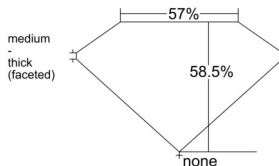

GIA®

FACSIMILE

GIA REPORT

7548735936

Verify this report at GIA.edu

GIA NATURAL DIAMOND DOSSIER®

March 05, 2026

GIA Report Number 7548735936

Shape and Cutting Style ..... Pear Brilliant

Measurements ..... 7.37 x 4.48 x 2.62 mm

GRADING RESULTS

Carat Weight ..... 0.50 carat

Color Grade ..... F

Clarity Grade VS1

ADDITIONAL GRADING INFORMATION

Polish ..... Excellent

Symmetry ..... Very Good

Fluorescence ..... None

Clarity Characteristics..... Crystal, Feather, Pinpoint

Inscription(s): GIA 7548735936

PROPORTIONS

Profile not to actual proportions

GRADING SCALES

GIA COLOR SCALE		GIA CLARITY SCALE			
COLORLESS	D	VERY VERY SLIGHTLY INCLUDED	FLAWLESS		
	E		INTERNALLY FLAWLESS		
	F		VS₁		
	NEAR COLORLESS	G	VERY SLIGHTLY INCLUDED	VS₂	
		H		VS₁	
		FAINT	I	SLIGHTLY INCLUDED	VS₂
			J		SI₁
	K		SI₂		
	VERT LIGHT		L	INCLUDED	I₁
			M		I₂
N			I₃		
LIGHT		O			
		P			
		Q			
		R			
	S				
	T				
	U				
V					
W					
X					
Y					
Z