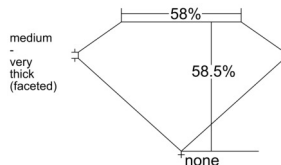

GIA®

FACSIMILE

GIA REPORT

7548722301

Verify this report at GIA.edu

GIA NATURAL DIAMOND DOSSIER®

March 02, 2026

GIA Report Number 7548722301

Shape and Cutting Style ..... Heart Brilliant

Measurements ..... 5.24 x 6.19 x 3.62 mm

GRADING RESULTS

Carat Weight ..... 0.71 carat

Color Grade ..... D

Clarity Grade VS2

ADDITIONAL GRADING INFORMATION

Polish ..... Excellent

Symmetry ..... Excellent

Fluorescence ..... Strong Blue

Clarity Characteristics ..... Crystal

Inscription(s): GIA 7548722301

PROPORTIONS

Profile not to actual proportions

GRADING SCALES

GIA COLOR SCALE		GIA CLARITY SCALE			
COLORLESS	D	VERY VERY SLIGHTLY INCLUDED	FLAWLESS		
	E		INTERNALLY FLAWLESS		
	F	VERY SLIGHTLY INCLUDED	VVS₁		
	G		VVS₂		
	H		VS₁		
	NEAR COLORLESS	I	SLIGHTLY INCLUDED	VS₂	
		J		SI₁	
		FAINT	K	INCLUDED	SI₂
			L		I₁
			M		I₂
VERT LIGHT	N	LIGHT	I₃		
	O				
	P				
	Q				
	R